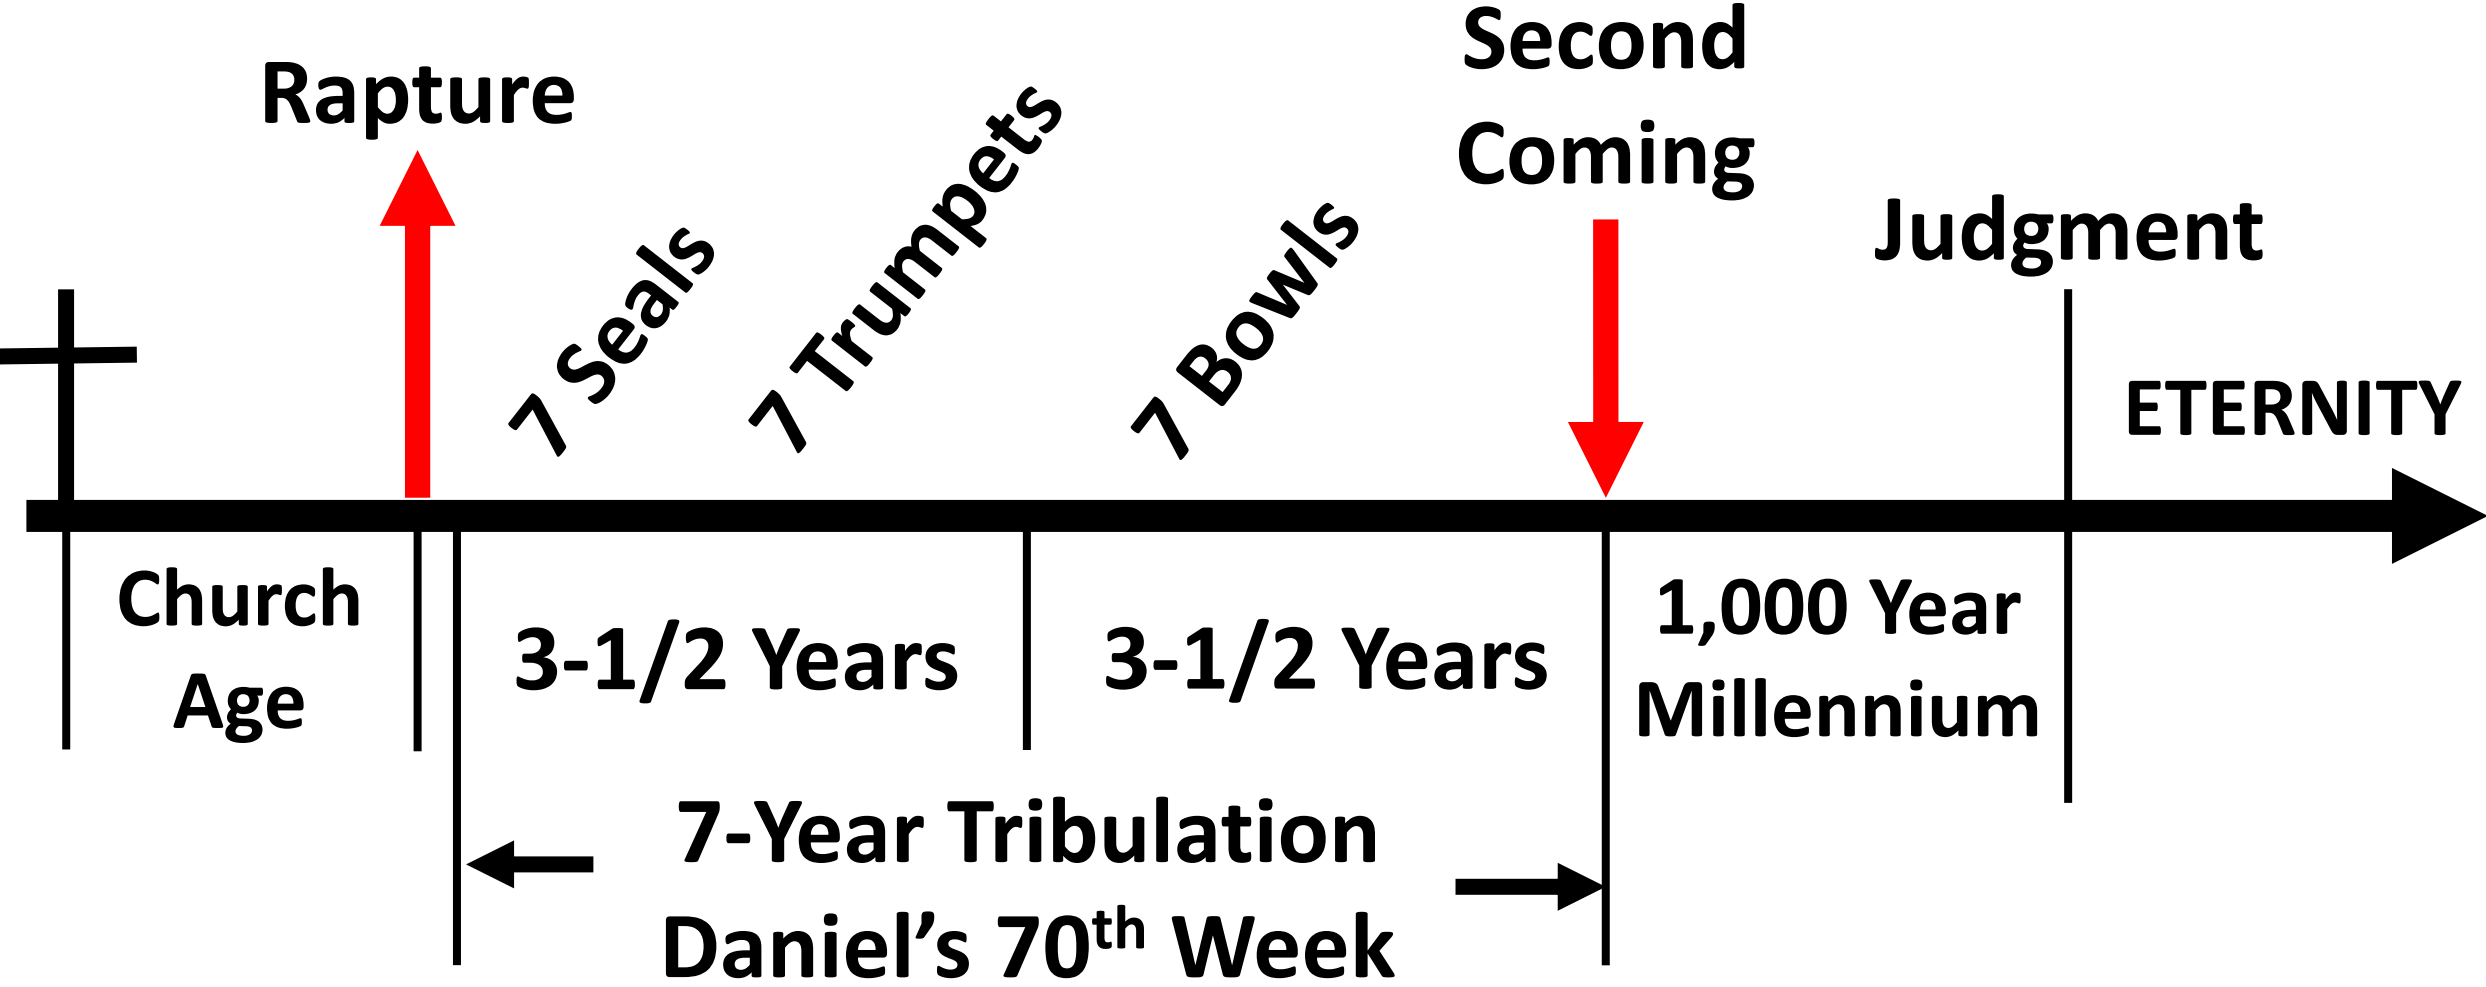

REVELATION

Are we living in the end times?

**Week 7: The Woman, Dragon,
and Male Child**

Revelation 12

Revelation Timeline

The Woman

- Clothed with the Sun
- Moon under her feet
- Crown of 12 stars on her head (12 tribes)
- Cf. Gen. 37:9 – Joseph's Dream
- Jacob = Israel → 12 Tribes
- The Woman = **Israel**

The Dragon

- Seven heads (7 oppressive kingdoms)
- Ten horns (10 kingdoms under Antichrist)
- Seven crowns on his heads (authority)
- Swept 1/3 of the stars from the sky
- Vs. 9: He is that **ancient serpent, the devil, and Satan.**

Satan

- Created spirit being (Isa. 14:12-15; Ezek. 28:12-17)
- Adversary, Accuser (Gen. 3; Job 1-2; Zech. 3)
- Devil (slanderer); Beelzebul (lord of the flies)
- Evil one; god of this age; tempter; prince of this world; ruler of the kingdom of the air

The Male Child

- The woman's offspring
- Therefore, Israelite by descent
- About to be born
- Will rule all nations with an iron scepter
- "Snatched up to God and His throne"
- "...redeemed from the earth" (Rev. 14:3)