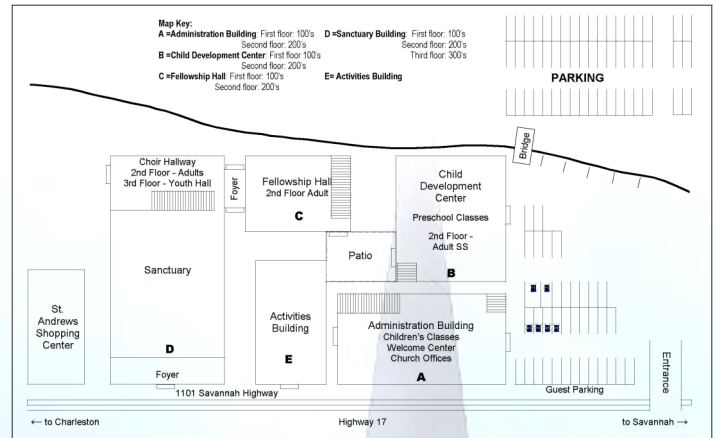

Every Week at ARBC

A Service of Worship and Praise

8:30 on Sunday Mornings in the Activities Building
 "Worship worth waking up for"

11:00 am on Sunday Mornings in the Sanctuary
 "Telling the Story of God's Redemptive Love
 for all Mankind"

Sunday: Two Morning Worship Services

- 8:30 am—The Rising Worship in Activities Bldg. (Casual)
- 9:30 am—Orchestra Rehearsal in the Sanctuary
- 9:45 am—Bible Study for all ages
 - Meet the Pastors for prospective members in The Activities Building (every other Sunday)
- 11:00 am—Celebration Worship in the Sanctuary
- 6:00 pm—Evening Services

Tuesday:

- 9:30 am—Women's Bible Study in Handbell Room
- 12:30 pm—Outreach Luncheon in Fellowship Hall

Wednesday:

- 3:45 pm—Senior Adult Choir Rehearsal in the Choir room
- 4:45 pm—Family Supper in the Fellowship Hall
- 5:15 pm—Orchestra Rehearsal in the Sanctuary
- 5:45 pm—ARK Music for children 4 yrs—6th grade in the Administration Building
- 6:00 pm—GROW University for adults
- 6:00 pm—Youth FUSION on the Youth floor
- 6:30 pm—ARK Missions for children 4 yrs—6th grade in the Administration Bldg
- 6:45 pm—Adult Choir Rehearsal in the Choir Room (behind Sanctuary)